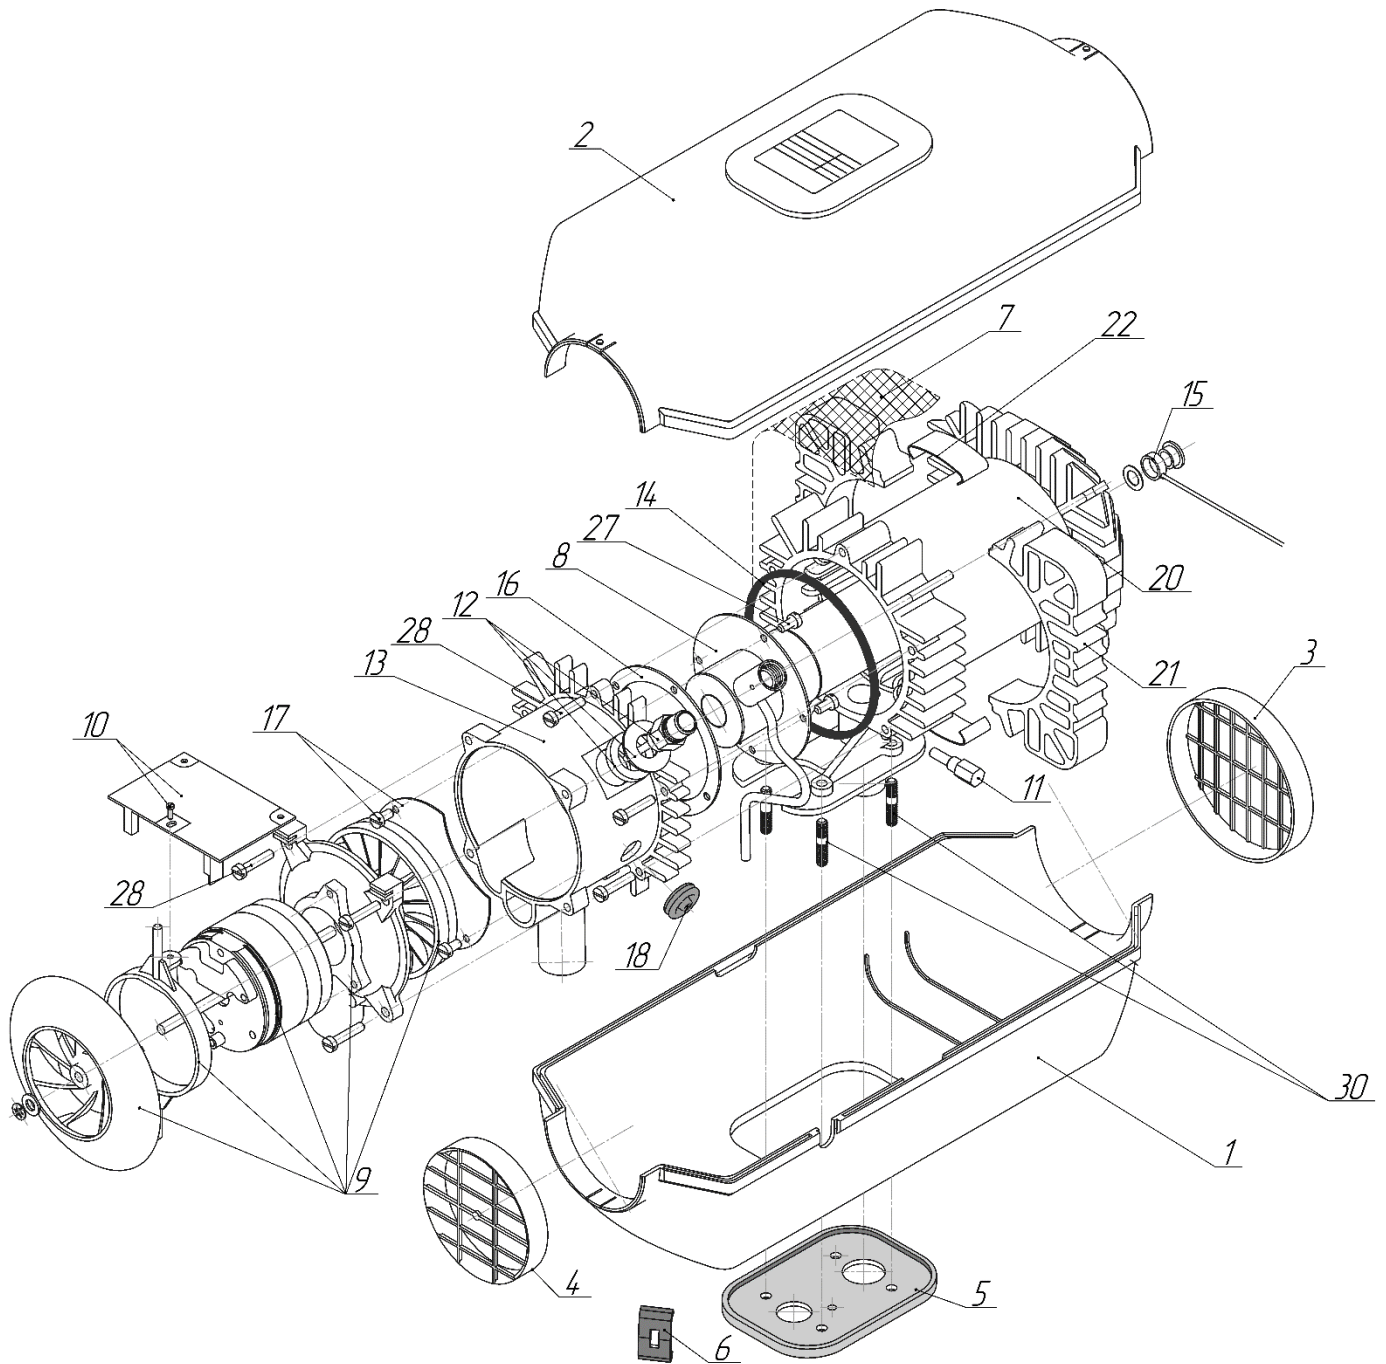

No	Part/assembly description and designation	Notes	Air 4D (24V) ASSY 4760	Air 4D ASSY 4765	Air 4D (24V) ASSY 5150	Air 4D ASSY 5155	Air 4D (24V) ASSY 5375	Air 4D ASSY 5380	Air 4D ASSY 5780	Air 4D (24V) ASSY 5735	Air 4D ASSY 5740	Air 4D (24V) ASSY 5745	Air 4D ASSY 5750
	Air heater number		1	2	3	4	5	6	7	8	9	10	11
17	Fuel system mounting kit												
	ASSY 9024		1	1	1	1			1	1	1		
18	Wiring harnesses mounting kit												
	ASSY 9050		1	1	1	1			1	1	1		
20	Fuel supply line												
	p.879	L=5,5 m	1	1	1	1			1	1	1		
22	Exhaust pipe												
	p.1106	Metal hose L=1 m	1	1	1	1			1				
	ASSY 5381	L=1 m								1	1		
23	Duplicate of label												
	p.5104		1		1		1						
	p.5105			1		1		1					
	p.6321								1				
	p.6279									1		1	
	p.6280										1		1
48	Heat insulation (28x5x450)		1	1	1	1			1				