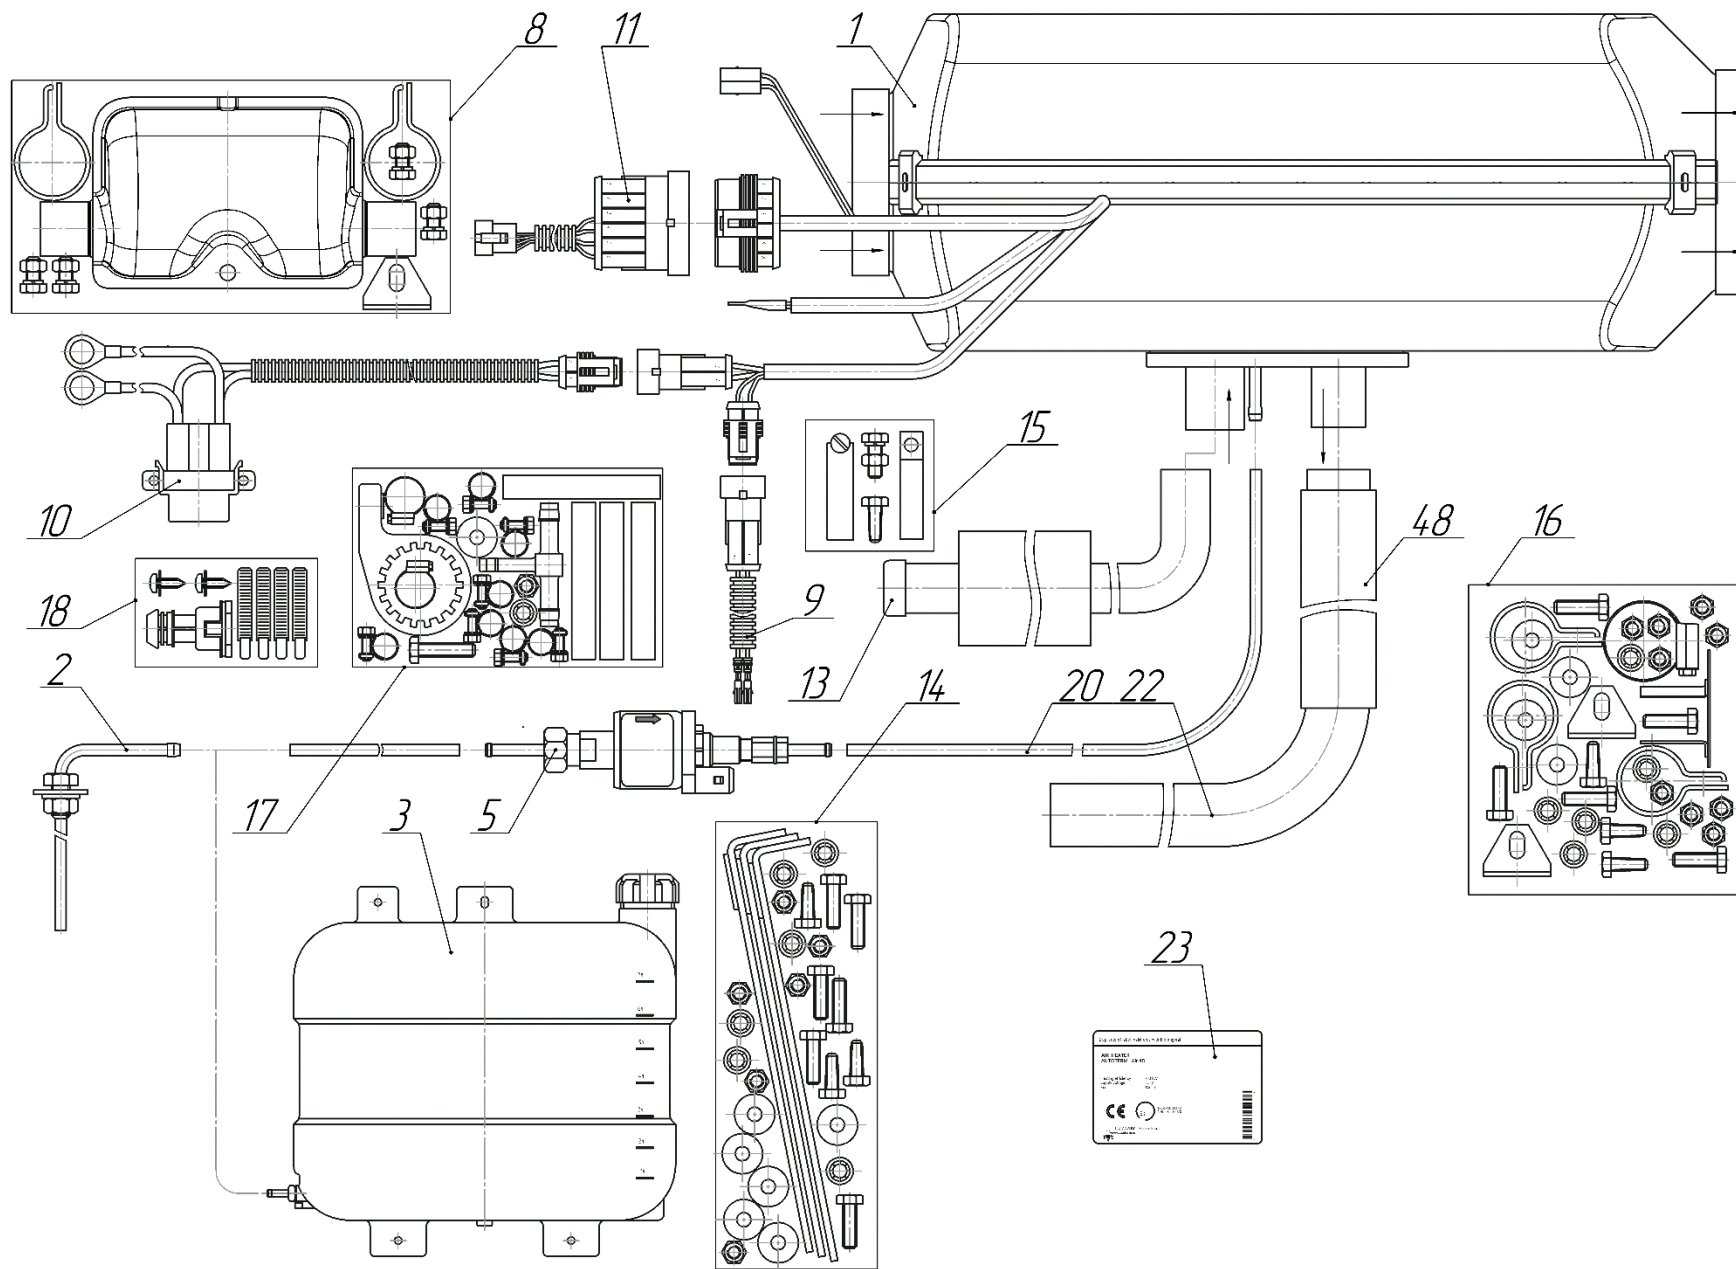

To facilitate ordering, use the manufacturer's spare parts numbers in the tables below.

Figure 1 – Contents of the installation kit

Table 1

No	Part/assembly description and designation	Notes	Air 4D (24V) ASSY 4760	Air 4D ASSY 4765	Air 4D (24V) ASSY 5150	Air 4D ASSY 5155	Air 4D (24V) ASSY 5375	Air 4D ASSY 5380	Air 4D ASSY 5780	Air 4D (24V) ASSY 5735	Air 4D ASSY 5740	Air 4D (24V) ASSY 5745	Air 4D ASSY 5750
	Air heater number		1	2	3	4	5	6	7	8	9	10	11
1	Heater												
	ASSY 4761	24V	1		1		1						
	ASSY 4766	12V		1		1		1					
	ASSY 5781	12V							1				
	ASSY 5736	24V								1		1	
	ASSY 5741	12V									1		1
2	Fuel intake												
	ASSY 807		1	1	1	1				1	1		
3	Fuel tank												
	ASSY 291 or ASSY 4121	БТ7-Ш or БТ7-Ш2	1	1	1	1				1	1		
5	Fuel pump												
	P0631 24V	Thomas Magnete	1										
	P0630 12V	Thomas Magnete		1									
	ASSY 5032	TH11-6,8ml-24V			1					1			
	ASSY 5030	TH11-6,8ml-12V				1			1		1		
8	Exhaust silencer												
	ASSY 3944		1	1	1	1			1	1	1		
9	Fuel pump harness												
	ASSY 2061		1	1	1	1			1	1	1		
10	Power supply harness												
	ASSY 4007	24V	1	1	1	1			1	1	1		
11	Control panel harness												
	ASSY 2067		1	1	1	1			1	1	1		
13	Air intake pipe with silencer												
	ASSY 2552		1	1	1	1			1	1	1		
14	Fuel tank БТ7 installation kit												
	ASSY 9020		1	1	1	1				1	1		
15	Air intake mounting kit												
	ASSY 9021		1	1	1	1			1	1	1		
16	Exhaust pipe and heater mounting kit												
	ASSY 9022		1	1	1	1			1	1	1		